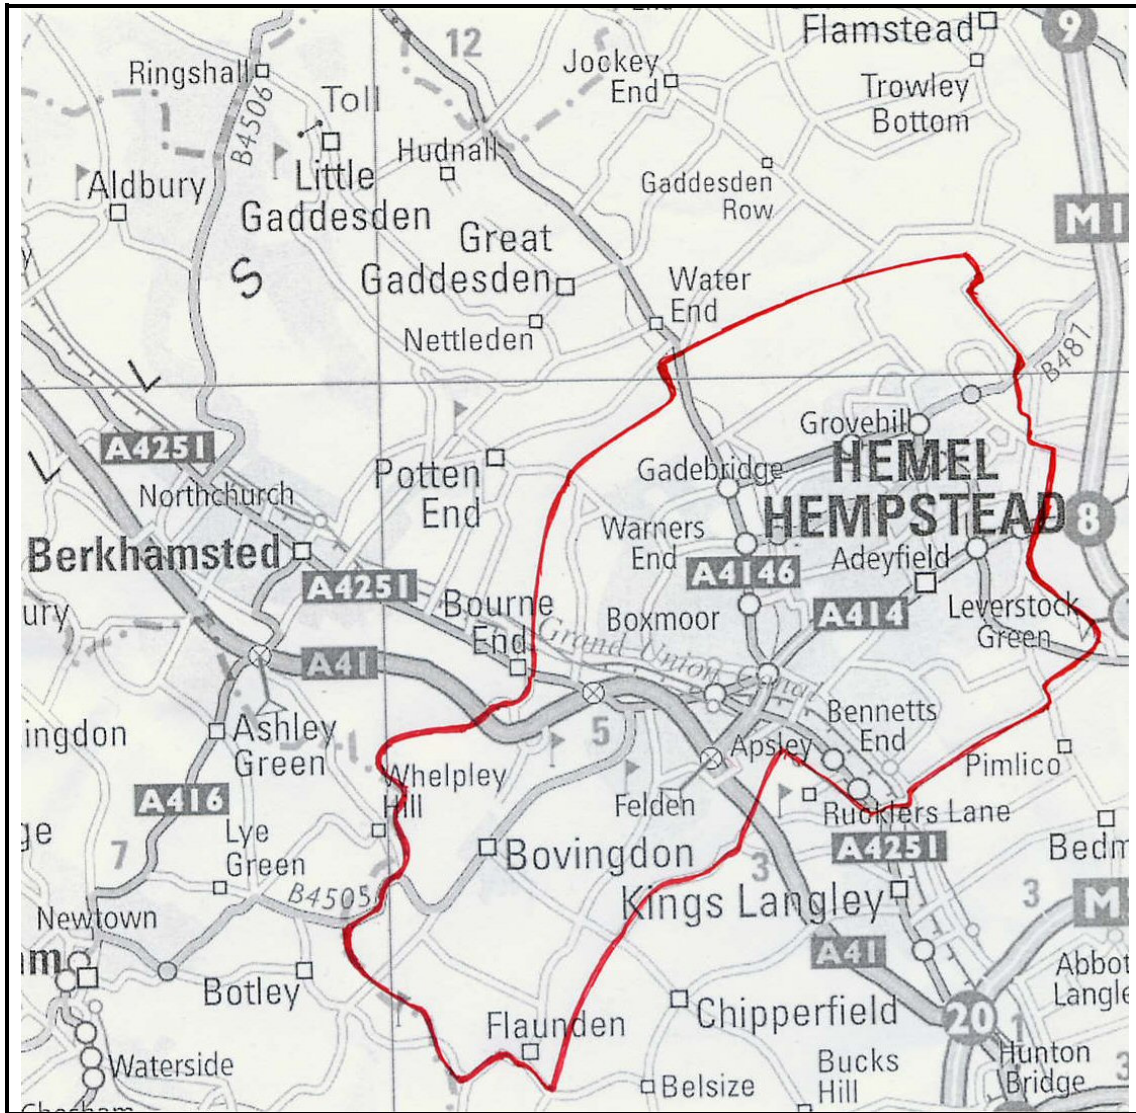

THE BOX MOOR TRUST

A Map of the Area of Benefit

This area basically covers the wards of Hemel Hempstead and Bovingdon with some exceptions in Bourne End and Flaunden.

A larger scale map is available to view at the Trust Centre.